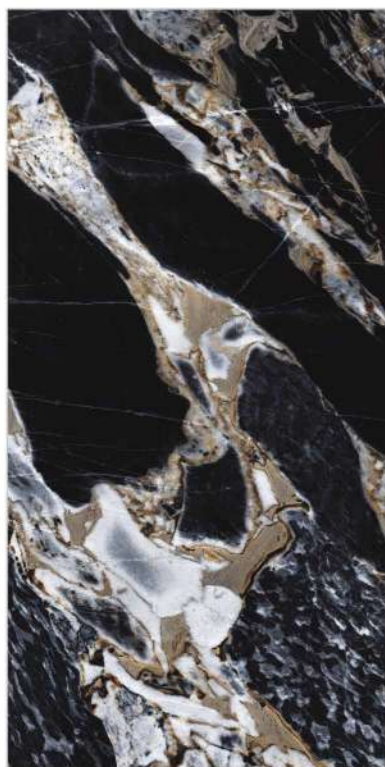

**GLAZED  
VITRIFIED TILES**

600X1200MM

**AVAILABLE SIZE**

300X600MM | 600X600MM  
800X800MM | 800X1600MM  
1000X1000MM | 1200X1200MM

 **HIGHGLOSS FINISH**

**DICASA**  
CERAMICA

**Alvara Black**  
5 Random

**Antiparos Blue**  
4 Random