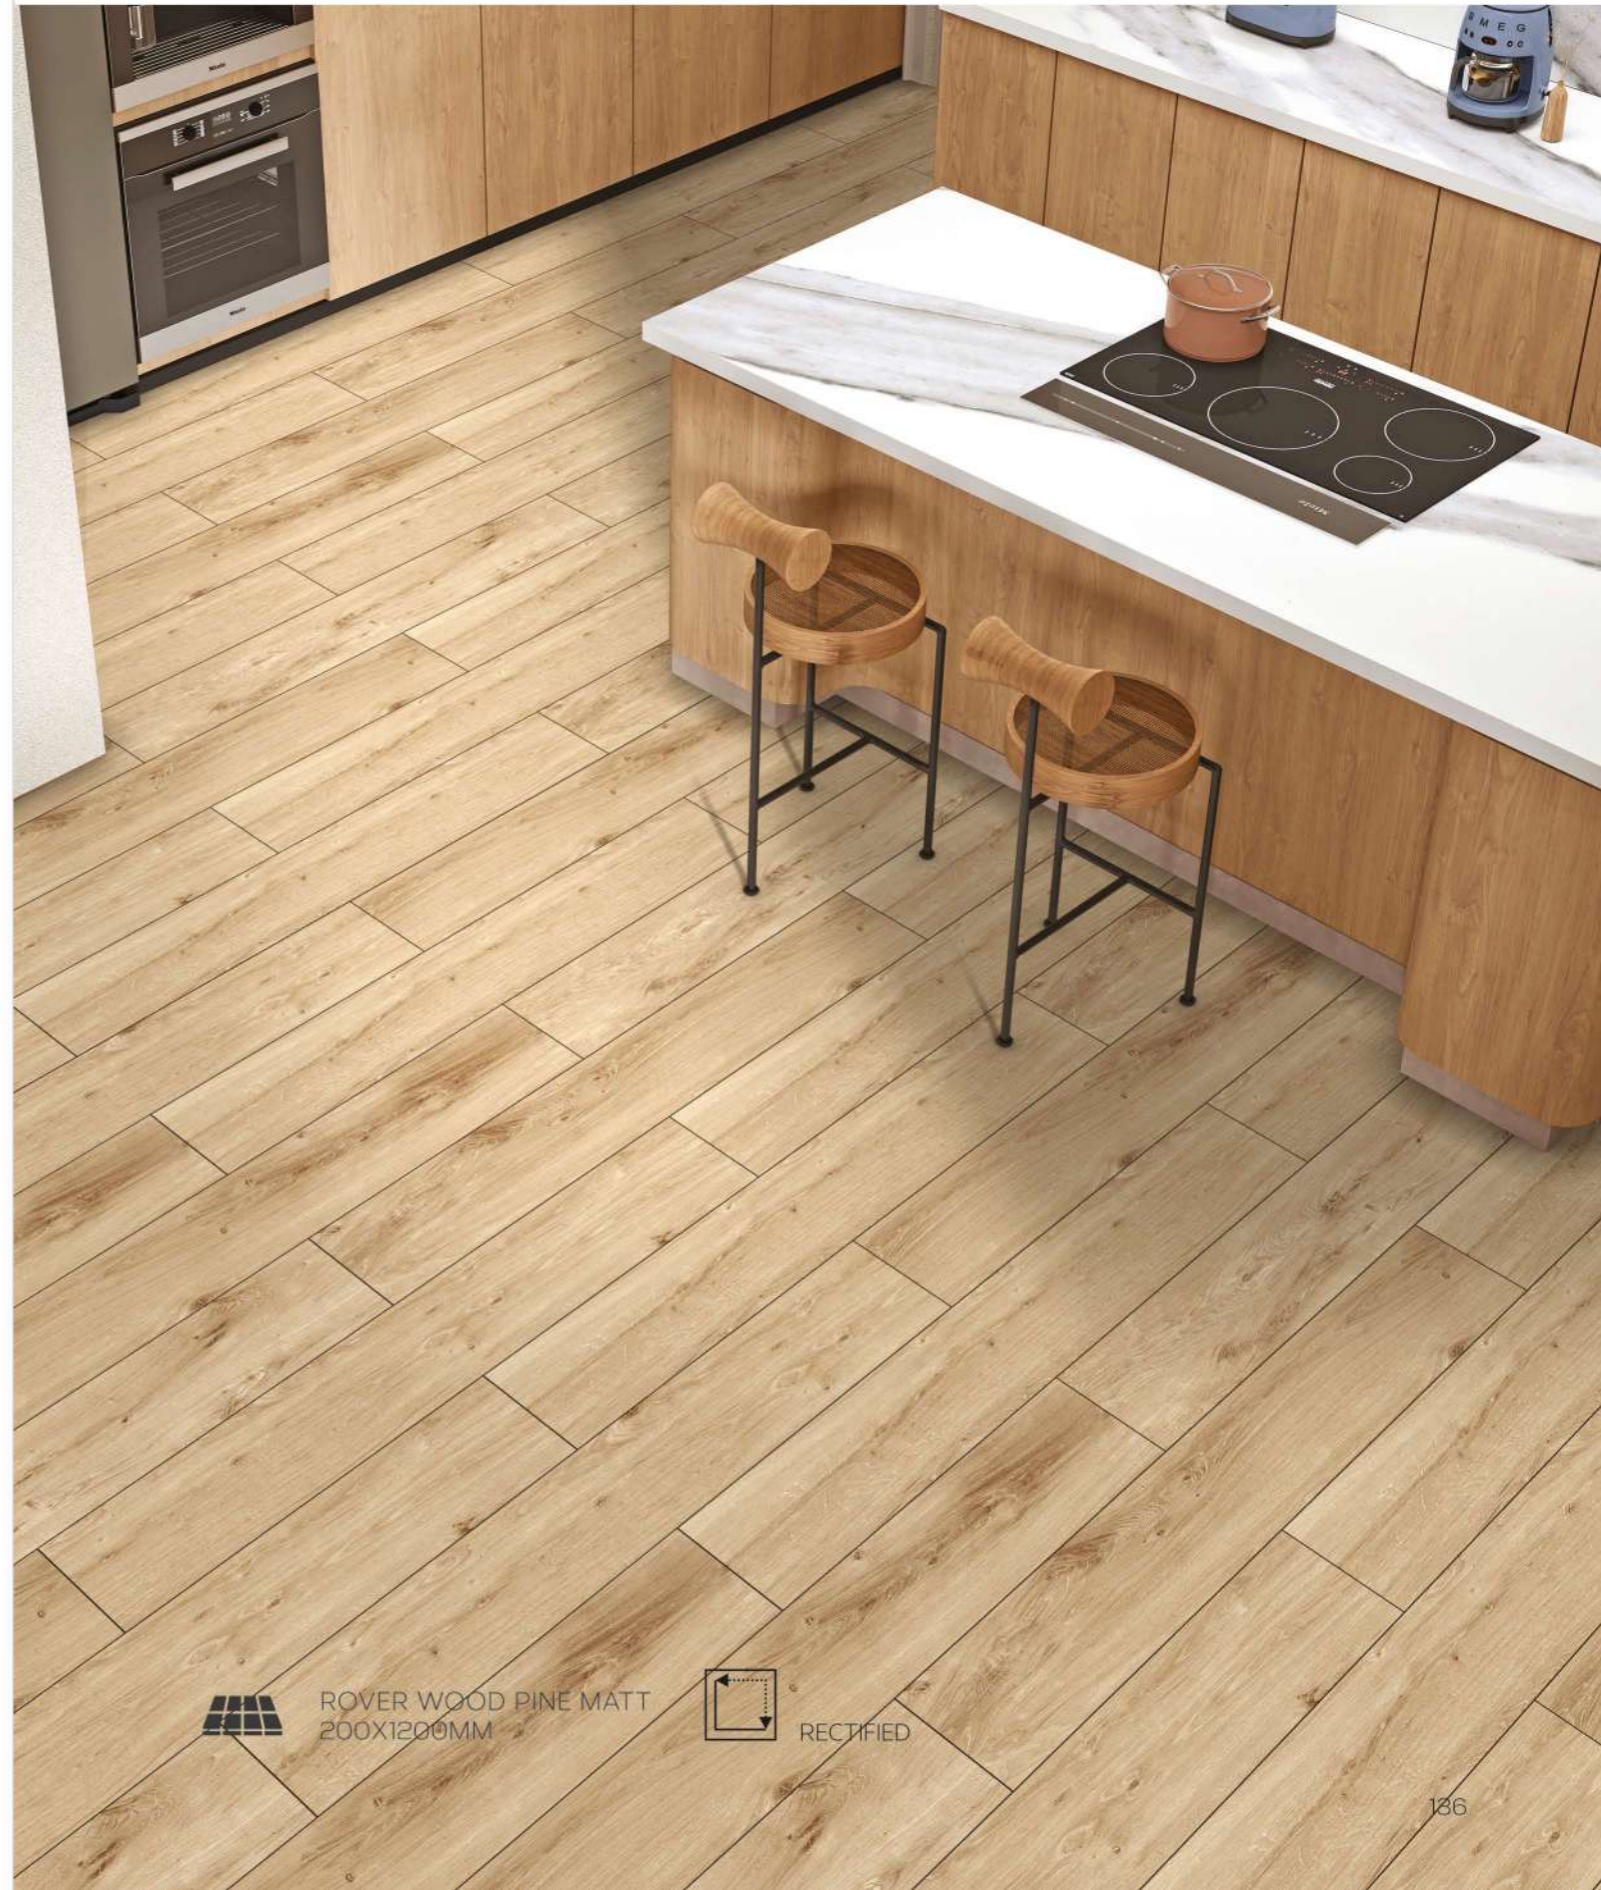

**Renkosa Wood**  
16 Random

**Roar Grey**  
8 Random

**Rover Wood Pine Matt**  
7 Random

**Simpoh Brown**  
7 Random

 **MATT FINISH**

**DICASA**  
CERAMICA

ROVER WOOD PINE MATT  
200X1200MM

RECTIFIED