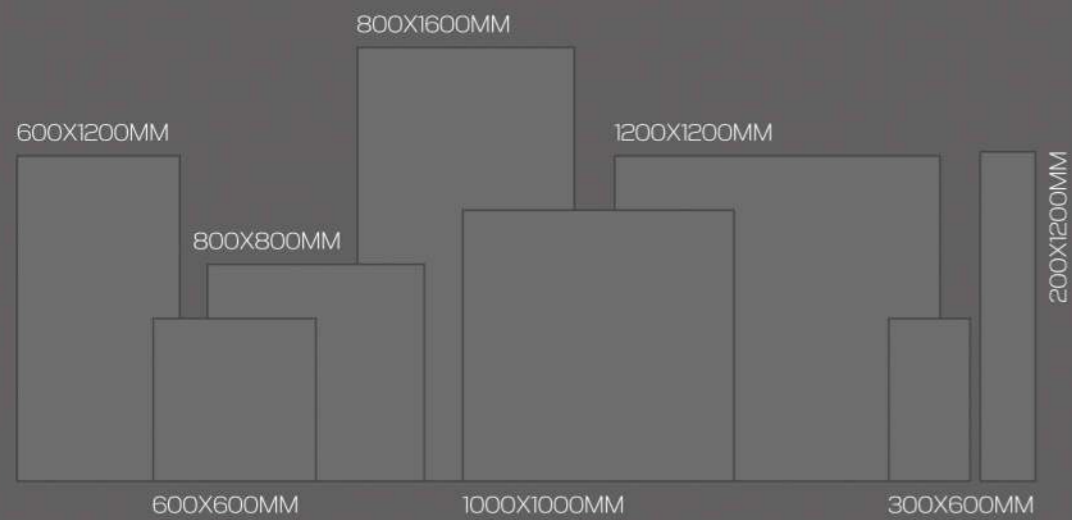

SIZE RANGE

MOSAIC TILES

SUBWAY TILES