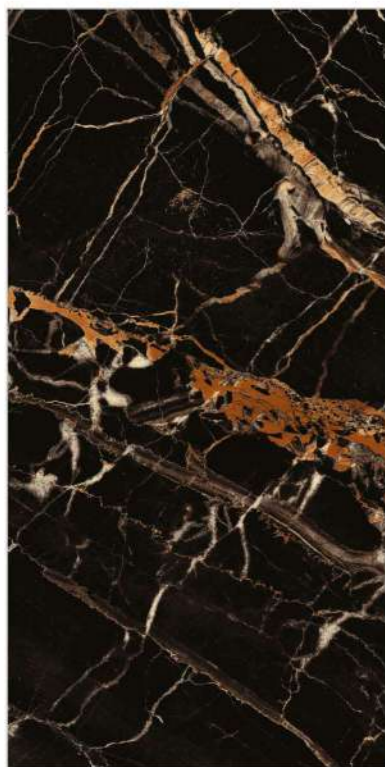

Ciota Black
5 Random